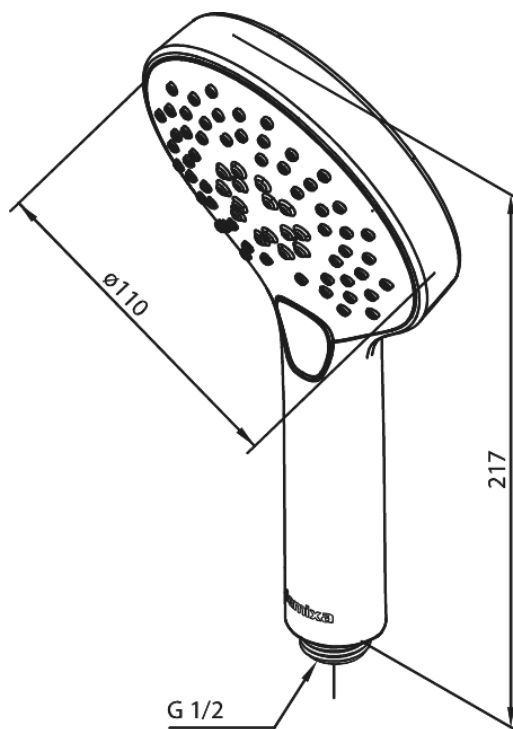

Silhouet

Hand Shower

Article no.: 7668621
Finish: Matt White
Series: Silhouet

EAN no.: 5708516830436

Standard features:

Water consumption max.9 l/min
3 spray modes

Product features

FM Mattsson Mora Group Denmark
Hvidkærvej 48, 5250 Odense SV, DK-56416218